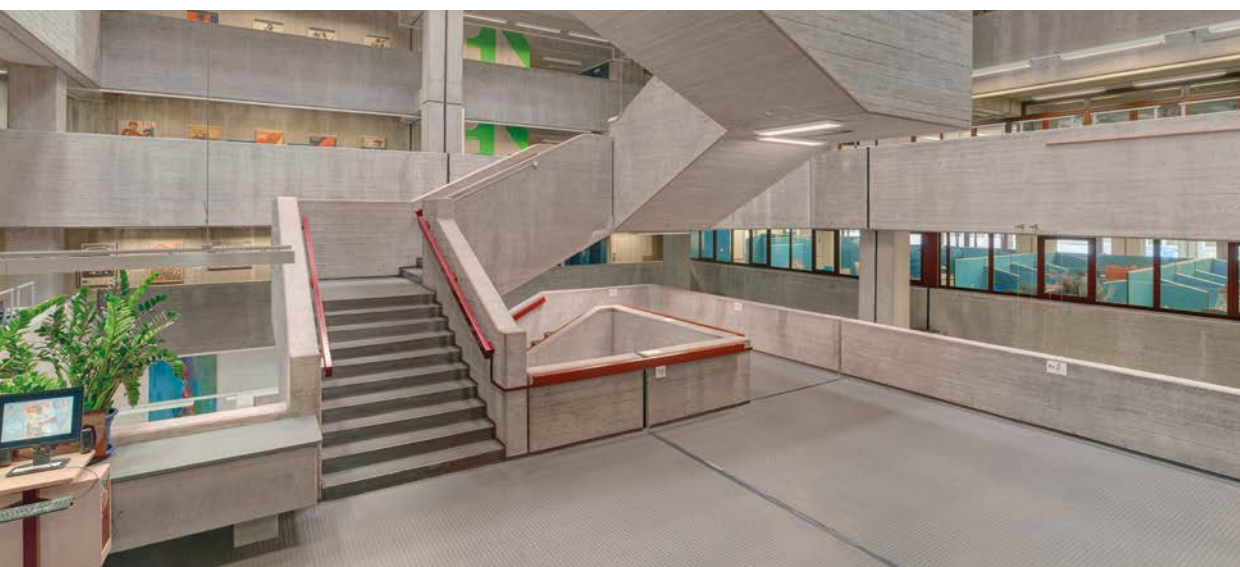

An indestructible floor with a unique design

No other flooring turns so many people's thoughts immediately to rubber. The unmistakable matrix structure of round pastilles provides the space with a unique look. The purist character of the flooring makes it ideal for modern interiors. Its vibrant appearance and unique effect give it a premium quality.

The round pastille has been used at Ruhr University Bochum library since 1973. Nearly fifty years of student footfall have not affected its robust nature.
© Andreas Braun

© Elmar Witt

Thanks to its high footfall sound insulation, slip resistance and excellent fire-retardant properties, this rubber flooring is ideal for surfaces over which thousands of people walk every day.