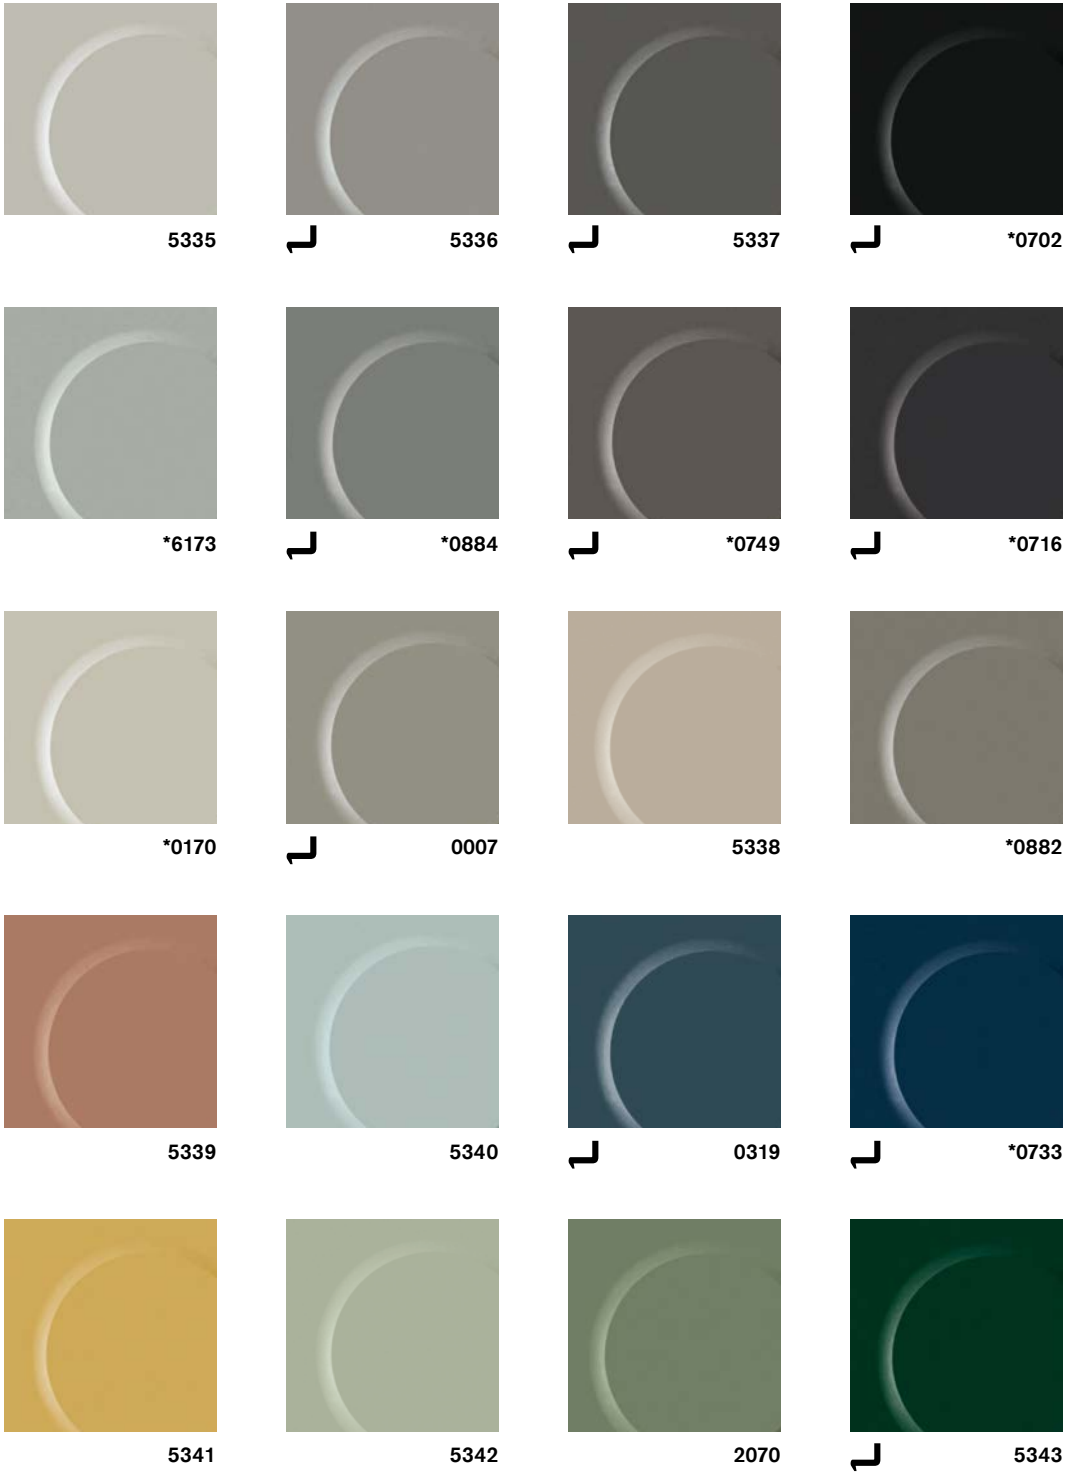

Footfall sound insulation

Slip resistance

Fire retardance

Stairtread

Clear colours and an inspiring structure

The modern colour palette of norament 926/825 is worthy of a classic. These colours will always hit the mark, no matter what tomorrow's trends are.