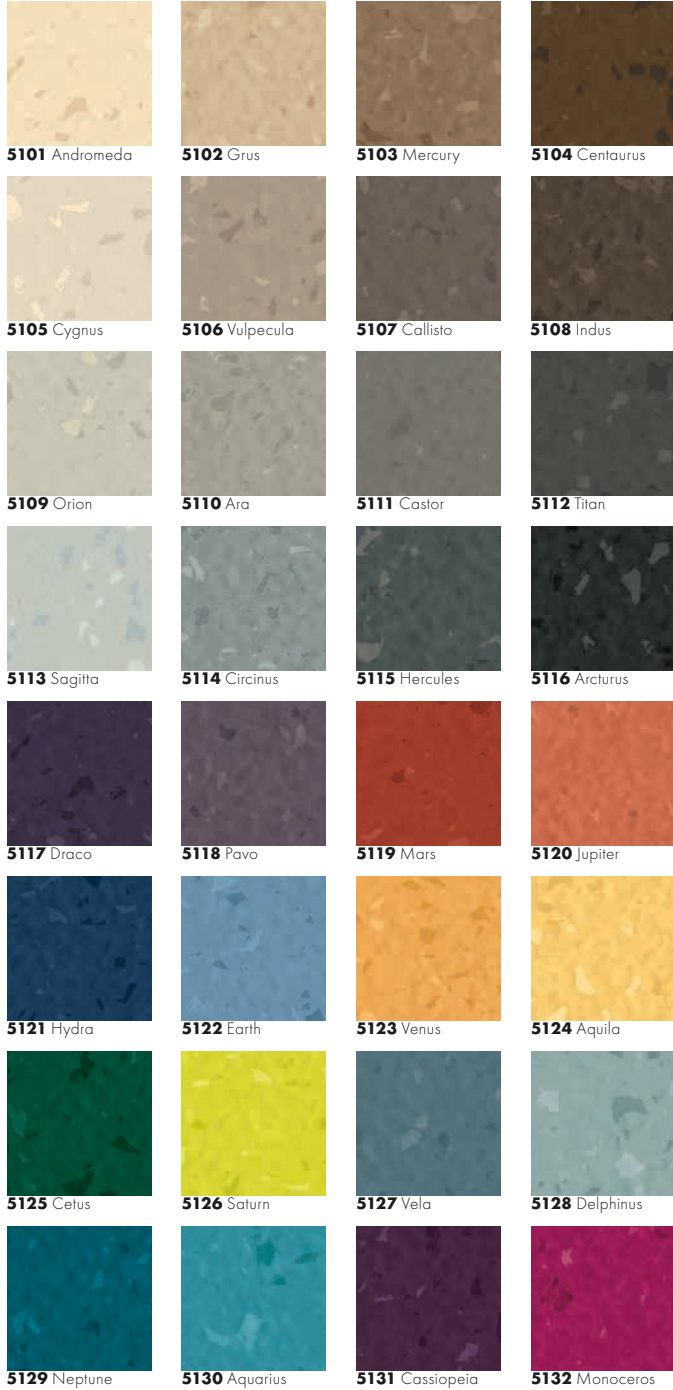

norament[®] satura

Offering a palette of elegant neutrals and vibrant accents, norament[®] satura features a tone-on-tone design and a high-performance surface that allow you to explore the rich, subtle interplays of color and texture. Widen your design horizon with an extended range of options to help you create unique indoor spaces that make a lasting impression, while providing durability, reliability and an extended life-cycle.

norament[®] satura
 ●●● 32
Art. 1880
 □ ~40" x 40" (1004 mm x 1004 mm)
 ~.14" (3.5 mm)
 ~ English standard measurements are approximates. Available with nora[®] nTx. Minimum quantities may be required