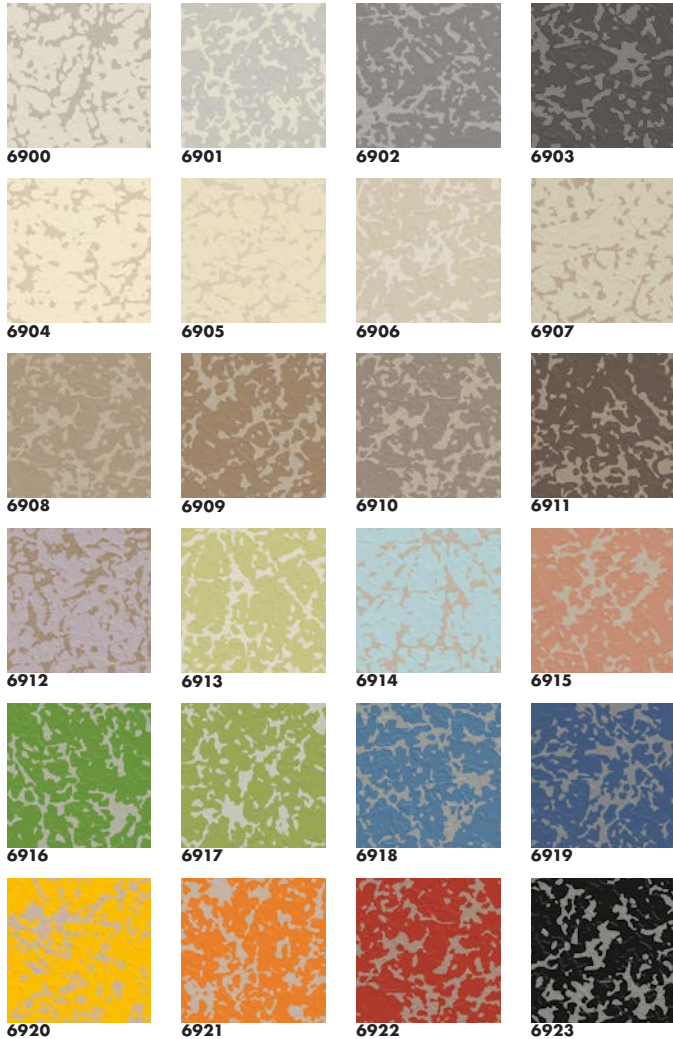

## noraplan® lona 2.0 mm

Art. 166B

~49' x 48" (15.0 m x 1.22 m)

Art. 266B

~24" x 24" (610 mm x 610 mm)

~.08" (2.0 mm)

## noraplan® lona 3.0 mm

Art. 165B

~39' x 48" (12.0 m x 1.22 m)

Art. 265B

~24" x 24" (610 mm x 610 mm)

~.12" (3.0 mm)

~ English standard measurements are approximates.  
Available with nora® nTx. Minimum quantities may be required