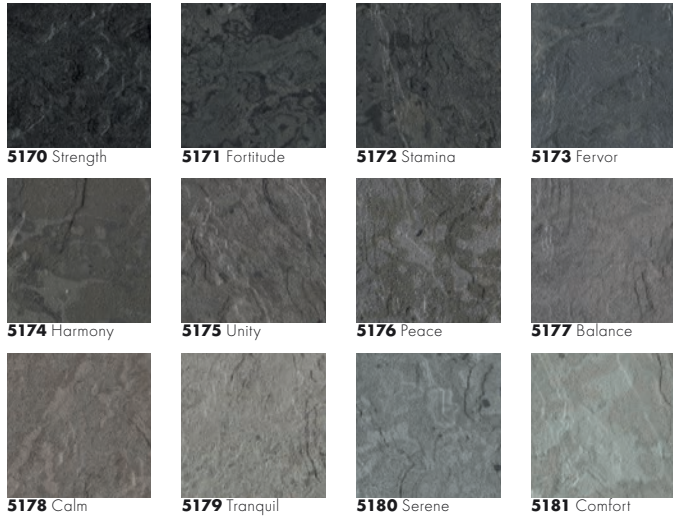

# norament<sup>®</sup> arago

The elemental simplicity of natural topography, from open stonework to exposed cement, has long been central to achieving harmony in the built environment. Inspire emotional connection and evoke calm with the puristic appeal of norament<sup>®</sup> arago. Perfected for your building's high-traffic areas, such as hallways and entryways, norament arago infuses every application with the instinctive textures of nature's most enduring surfaces. Its resilient strength, paired with a palette of flowing marbled tones, brings raw, timeless beauty to the design of your shared spaces. Capture the ideal balance of natural elegance and modern inspiration with norament arago.

### Art. 3118

□ ~40" x 20" (1004 mm x 502 mm)

~.14" (3.5 mm)

Note: Variations in color and design, even within one production batch, define the product's aesthetic character.

~ English standard measurements are approximates. Available with nora<sup>®</sup> nTx. Minimum quantities may be required