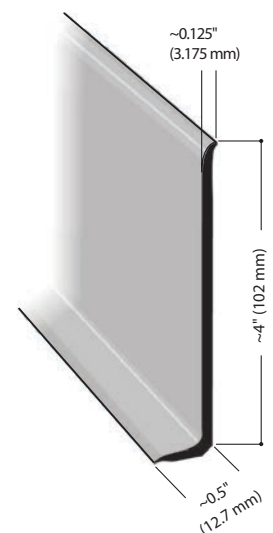

The Finishing Touch

With the flooring selected and the walls painted, don't forget to add the final touch – nora® wall base. Available in 70 colors, nora wall base provides the finishing touch needed to complete your space.

Whether installed in a patient room, classroom, corridor or entrance way, nora wall base provides superb flexibility, scratch and scuff resistance, as well as:

- No color drift and no dye lots
- A ribbed back for a more secure adhesion
- UV resistance, color will not fade
- Micro squared angled up-cut to minimize joint visibility
- Stable dimensions – height, toe, gauge, etc.
- Reinforced cove for greater durability in the toughest applications

Made from carefully selected raw materials, nora wall base comes with a five year limited wear warranty. Available in 120' flexible rolls, nora wall base presents a consistent height and toe dimension, assuring a professional appearance for all your installation needs.

Along with providing high quality performance properties that meet the needs of contractors, designers and installers, nora wall base offers a broad color palette to work with any style. nora wall base can be custom color matched to any floor, wall, fabric or paint swatch you need. If the color you are interested in is not already available, simply provide a sample of the color you would like matched, and we will do the rest.