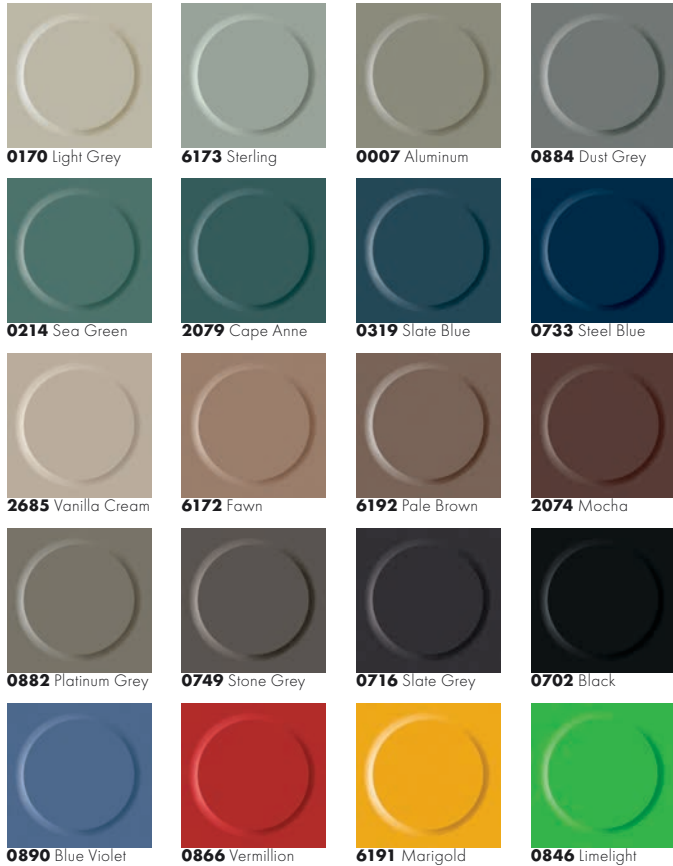

norament[®] 926/825 round

What if a single design choice could add timeless style and lasting performance to your most heavily trafficked areas? When you choose norament[®] 926/825 round, it can. Possessing a reputation for lasting durability and holding a place in modern design history, the instantly recognizable round pastilles of norament 926/825 round transform busy common areas, hallways, stairwells and more into bold, versatile, timeless spaces.