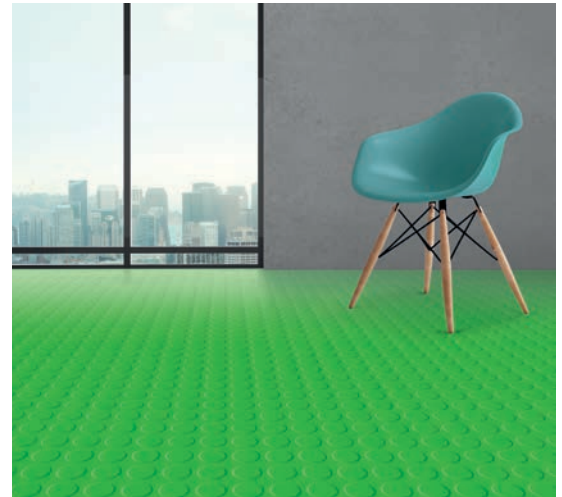

Art. 1902

□ ~20" x 20" (501 mm x 501 mm)

~ English standard measurements are approximates.
Available with nora® nTx. Minimum quantities may be required