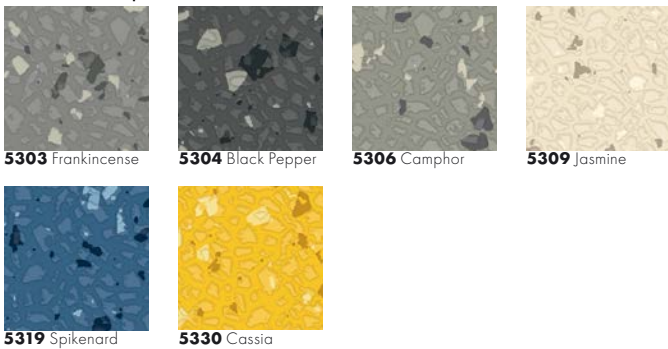

norament® xp trac