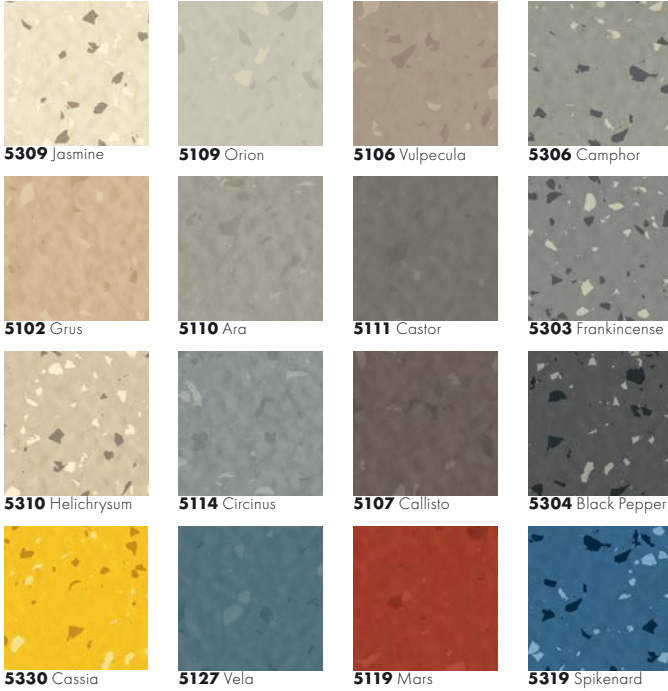

norament® xp/ xp trac

Today's high-performance workspaces must withstand the demands of daily use while delivering designs that inspire new breakthroughs. Discover norament® xp, premium rubber flooring that supports the world's most advanced jobs, processes and environments. Its high-impact, dense structure resists the stresses of extreme weight and harsh chemicals, while its streamlined palette of soft shades complements your most functional designs. Bring new perspective and performance to hardworking interiors with norament xp.

norament® xp