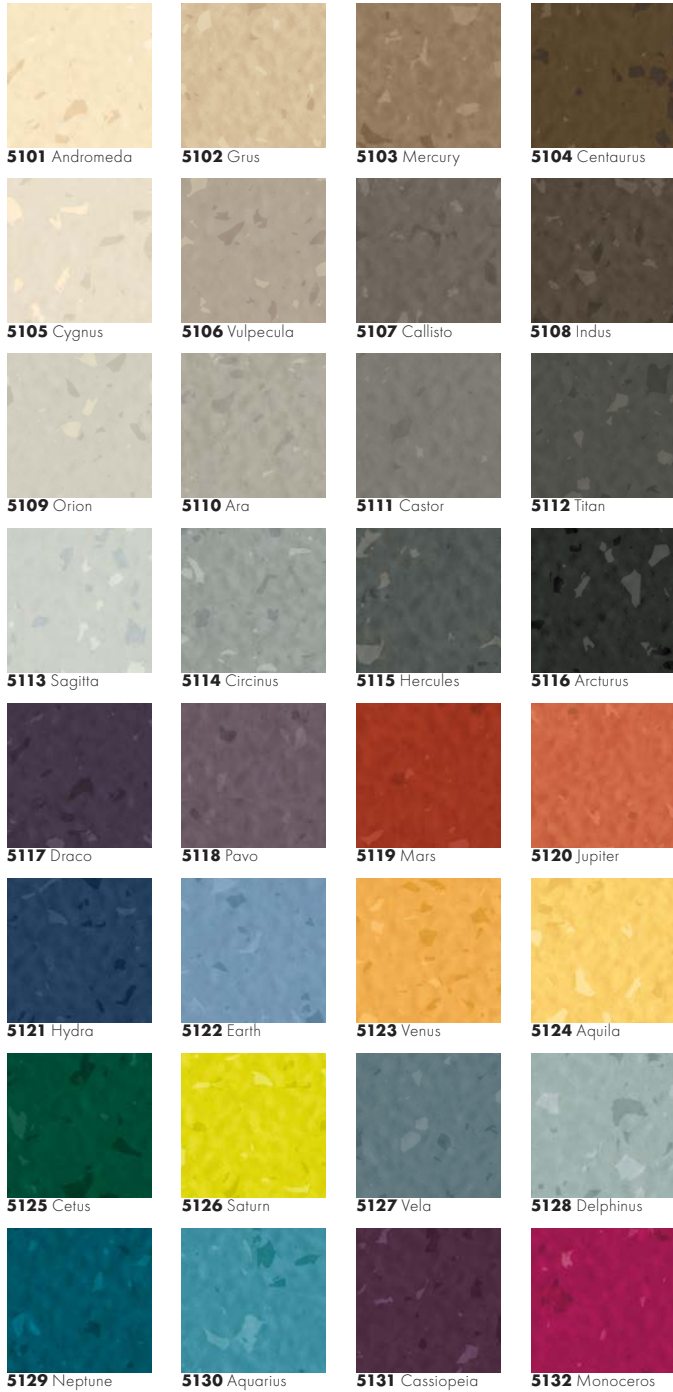

norament[®] satura

Offering a palette of elegant neutrals and vibrant accents, norament[®] satura features a tone-on-tone design and a high-performance surface that allow you to explore the rich, subtle interplays of color and texture. Widen your design horizon with an extended range of options to help you create unique indoor spaces that make a lasting impression, while providing durability, reliability and an extended life-cycle.

norament[®] satura
 32
Art. 1880
 □ ~40" x 40" (1004 mm x 1004 mm)
 ~.14" (3.5 mm)
 ~ English standard measurements are approximates. Available with nora[®] nTx. Minimum quantities may be required

- For more detailed information on norament satura and our limited warranty visit www.nora.com/us
- Digital swatches are not completely representative of product colors