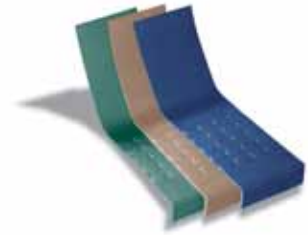

Benefits of norament stairtreads include:

- 10-year limited wear warranty
- Pre-sanded backs
- Adhered by using nora® stepfix, an odorless, solvent-free adhesive tape

norament stairtreads are offered in both round and hammered surface, and are available in a wide range of colors with matching accessories to give you an array of design options. The scattered chip look of norament® grano is also available. Your combination of norament stairtreads and accessories will give your design a cohesive look.

norament® round & hammered stairtreads — in a classic round or hammered surface and solid color range

norament® round stairtreads

16 Standard Colors

Article 465 — width ~4'

Article 466 — width ~5'

Article 467 — width ~6'

norament® hammered stairtreads

16 Standard Colors

Article 479 — width ~4'

Article 468 — width ~5'

Article 469 — width ~6'

0214
Sea Green

0319
Slate Blue

0733
Steel Blue