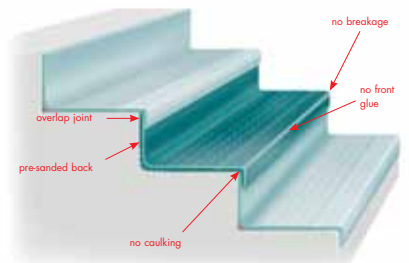

4898
Petoskey

4897
Gibeon Meteorite

4896
Ammonite

4899
Black Pearl

4881
Hematite

4882
Banded Agate

4883
Cephalopod

norament® 920 stairtreads (Class A fire-rated) — floor covering that meets special fire requirements

norament® 920 stairtreads

4 Standard Colors

Article 465 — width ~4'

0884
Dust Grey

0749
Stone Grey

1346
Peacock Teal

0862
Azure Blue

NOTE: Recommended for emergency exit stairways.