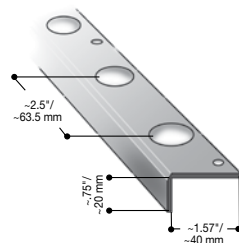

nora® metal repair stair angle

Piece Length: ~39.37"/~1.0 m

Article 989

Screws: middle of hole to middle of hole ~2.5"/~63.5 mm