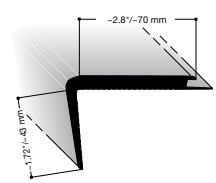

T 5044 A/C
Floor covering thickness from .08"/2.0 to .11"/2.7 mm

T 5044 E/F
Floor covering thickness from .14"/3.5 to .16"/4.0 mm

0214 Sea Green	0716 Slate Grey	0884 Dust Grey	4885 Hessonite
0702 Black	0749 Stone Grey	4877 Tanzanite	4890 Ruby