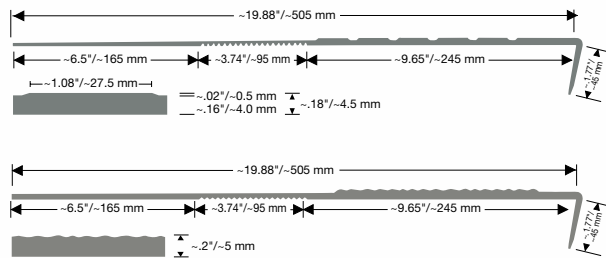

norament® round & hammered stairtreads — in a classic round or hammered surface and solid color range

norament® round stairtreads

16 Standard Colors

Article 465 — width ~4'

Article 466 — width ~5'

Article 467 — width ~6'

norament® hammered stairtreads

16 Standard Colors

Article 479 — width ~4'

Article 468 — width ~5'

Article 469 — width ~6'

0214
Sea Green

0319
Slate Blue

0733
Steel Blue