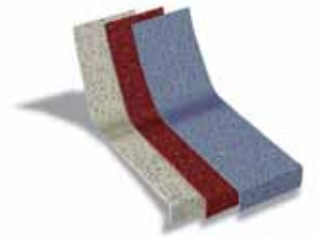

Article 479 — width ~4'

Article 468 — width ~5'

Article 469 — width ~6'

4885
Hessonite

4877
Tanzanite

4878
Blue Star

4879
Dalmation Jasper

4890
Ruby

4898
Petoskey

4897
Gibeon Meteorite

4896
Ammonite

4899
Black Pearl

4881
Hematite

4882
Banded Agate

4883
Cephalopod

norament® 920 stairtreads (Class A fire-rated) — floor covering that meets special fire requirements