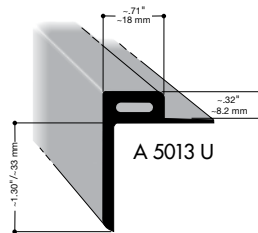

nora® banister trim — for landings and ramps

8 Standard Colors Piece Length: ~8.2'/~2.5 m

Article 744 — A 5013 U