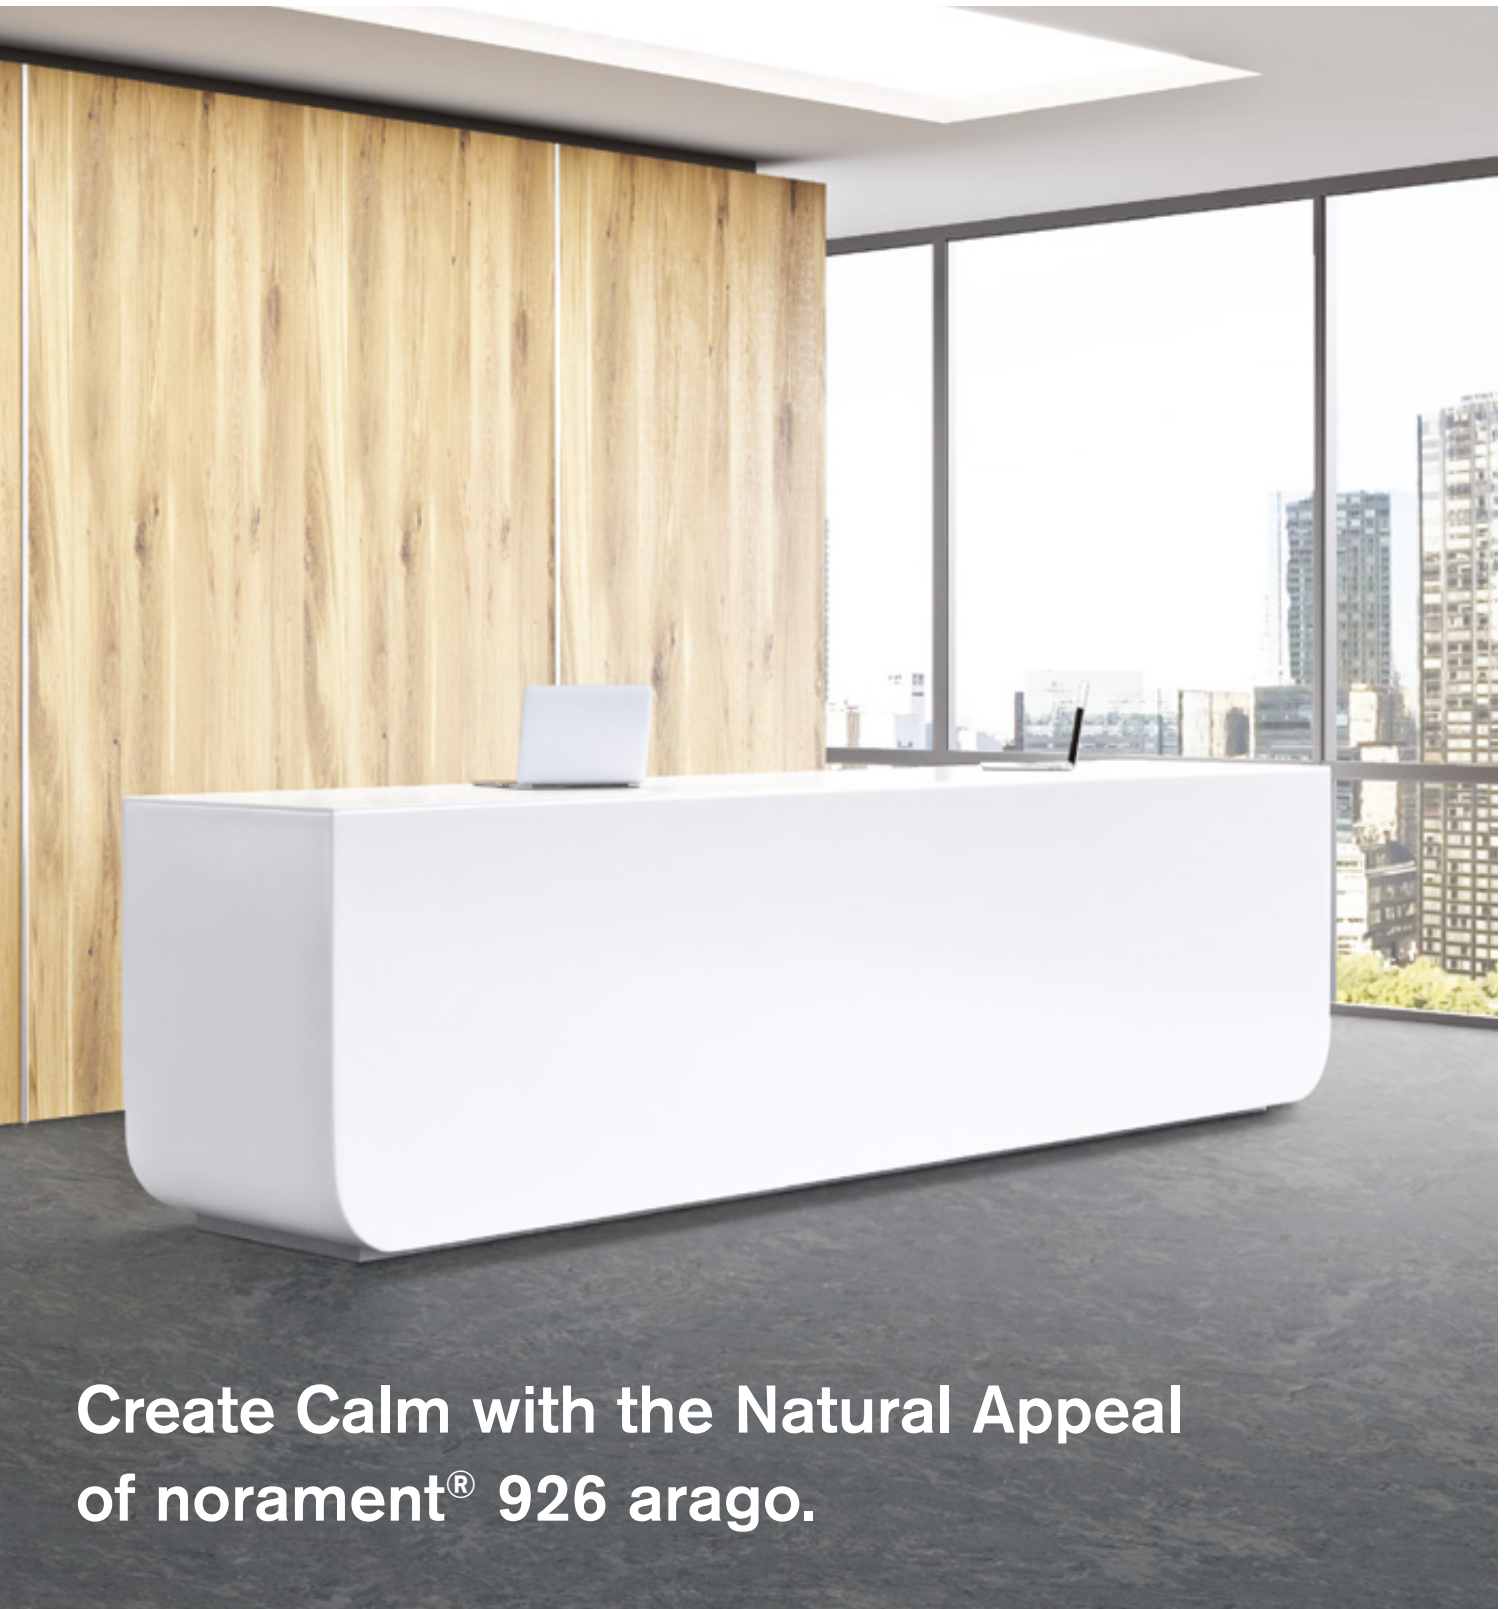

norament[®] 926 arago

Balancing modern design
with natural dimension

nora[®]
by **Interface**[®]

Create Calm with the Natural Appeal of norament[®] 926 arago.

Photos: © nora

From the geographic relief of mountain peaks to the exposed stonework of today's contemporary spaces, natural texture offers calm in every environment. Capture this elemental appeal in surfaces that support your most heavily trafficked areas. Create timeless harmony with norament 926 arago rubber flooring. Ideal for busy public spaces, such as hallways and entryways, norament 926 arago balances durable materials with timeless beauty. Explore the natural connection of emotion and design.

Inspire Your Space with Timeless Texture

Promote an atmosphere of welcome calm with norament 926 arago's layered, geologic forms. Discover a unique, dimensional floor covering designed to meet modern demands of sustainable resilience, partnered with the simplicity of puristic design. Enjoy the benefits of unrivaled sound absorption, slip resistance and ergonomic comfort in a durable, low-maintenance floor. Reveal harmony in your busiest environments.